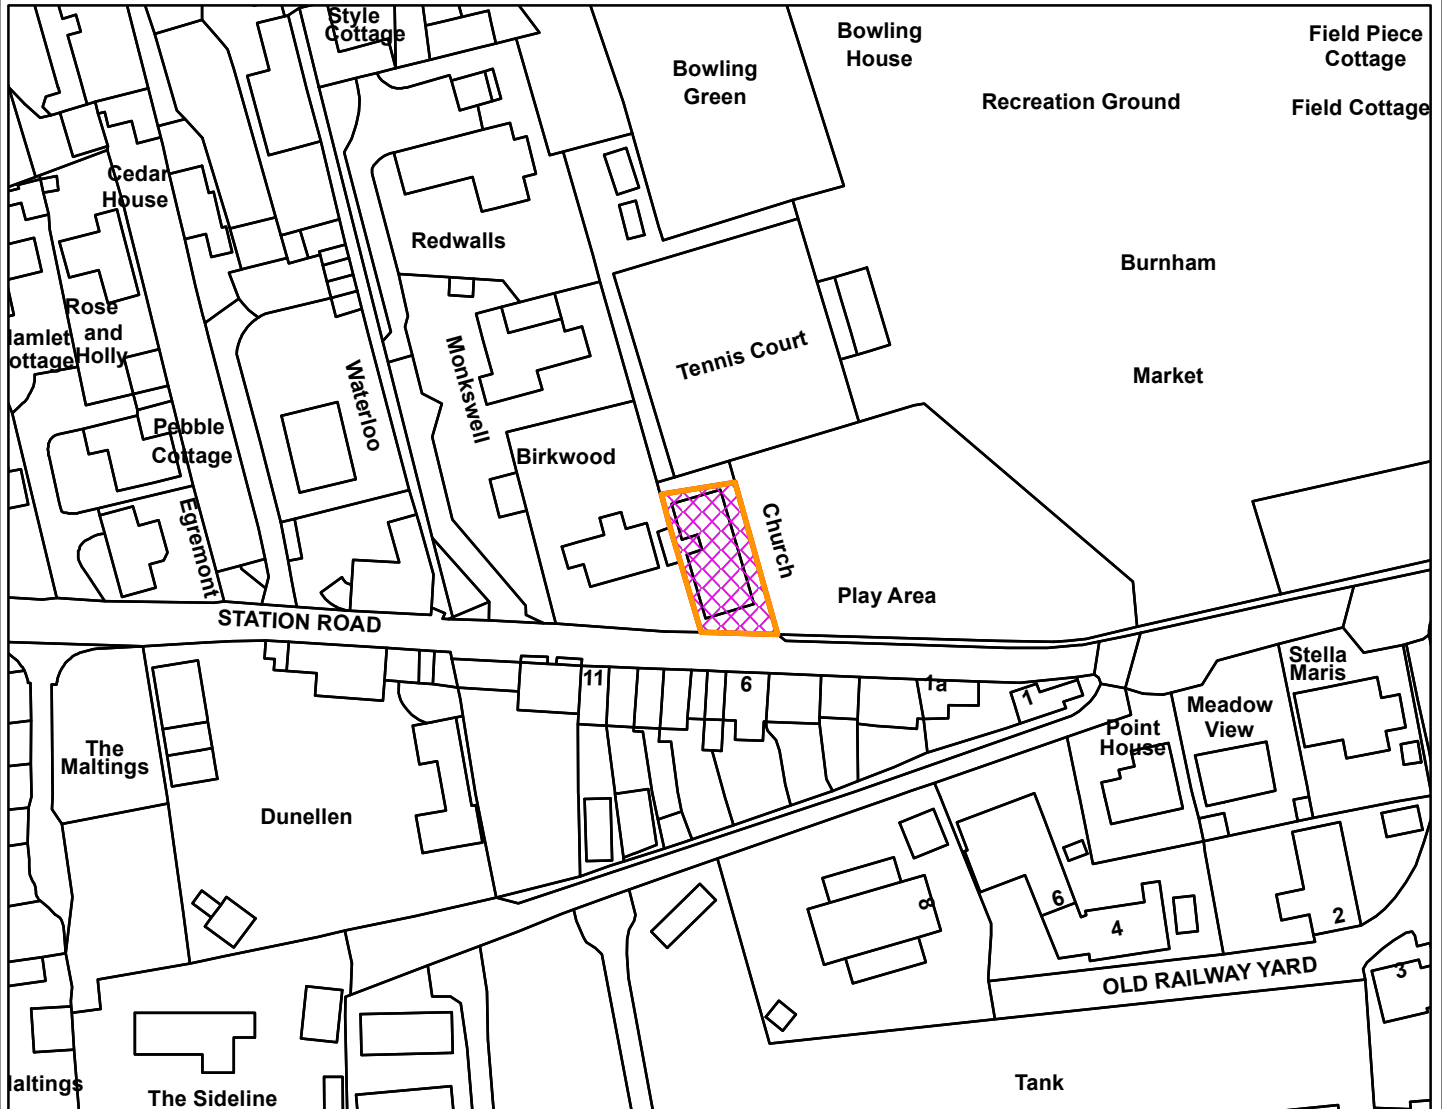

23/00805/F

Borough Council of
King's Lynn &
West Norfolk

Methodist Church Station Road PE31 8HA

Legend

Scale: 1:1,250

Reproduced from the Ordnance Survey map with permission of the Controller of His Majesty's Stationery Office © Crown Copyright 2023.

Unauthorised reproduction infringes Crown Copyright and may lead to prosecution or civil proceedings.

Organisation	BCKLWN
Department	Department
Comments	
Date	22/11/2023
MSA Number	0100024314